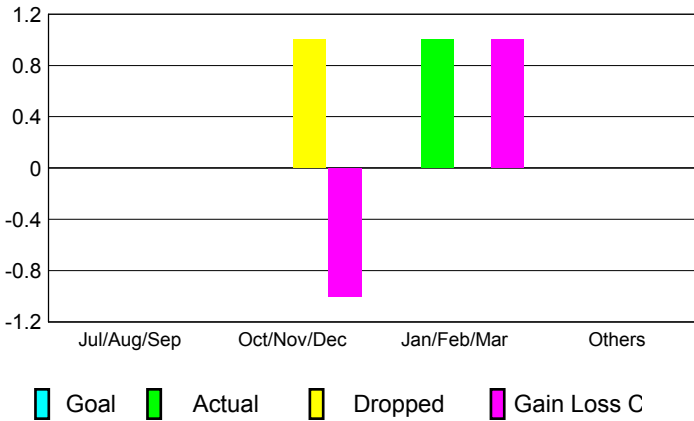

GMT: **BYEONG-DEOK KIM**

Location: **REPUBLIC OF KOREA**

GMT CA: **5**

CLUBS

Month	New Club Goal	Actual New Clubs	Actual Dropped Clubs	Gain/Loss of Clubs
2012-2013				
Jul/Aug/Sep	0	0	0	0
Oct/Nov/Dec	0	0	1	-1
Jan/Feb/Mar	0	1	0	1
Apr/May/June	0	0	0	0
Totals	0	1	1	0

MEMBERSHIP

Month	Net Memb Goal	Actual New Memb	Actual Dropped Memb	Gain/Loss of Memb
2012-2013				
Jul/Aug/Sep	0	93	106	-13
Oct/Nov/Dec	0	21	98	-77
Jan/Feb/Mar	0	108	18	90
Apr/May/June	0	18	143	-125
Totals	0	240	365	-125

Club Results 2012-2013

Goal, New, Dropped, Gain/Loss

Membership Results 2012-2013

Goal, New, Dropped, Gain/Loss

YTD Status Quo Clubs 2012-2013

Status Quo Clubs Compared to Status Quo Members

Gender Comparison 2012-2013