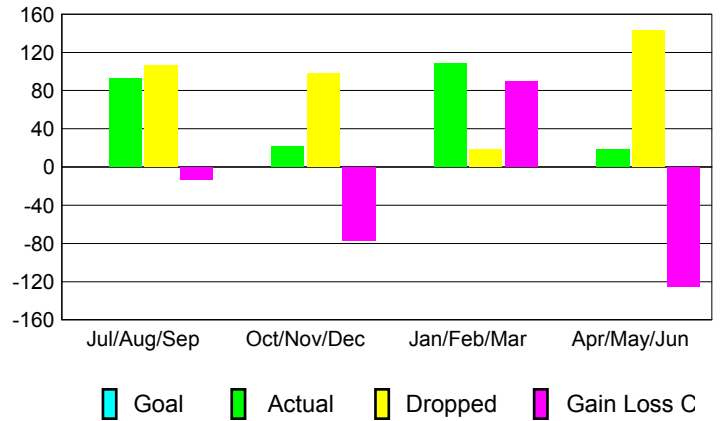

GMT: **BYEONG-DEOK KIM**

Location: **REPUBLIC OF KOREA**

GMT CA: **5**

CLUBS

Month	New Club Goal	Actual New Clubs	Actual Dropped Clubs	Gain/Loss of Clubs
2012-2013				
Jul/Aug/Sep	0	0	0	0
Oct/Nov/Dec	0	0	1	-1
Jan/Feb/Mar	0	1	0	1
Apr/May/June	0	0	0	0
Totals	0	1	1	0

MEMBERSHIP

Month	Net Memb Goal	Actual New Memb	Actual Dropped Memb	Gain/Loss of Memb
2012-2013				
Jul/Aug/Sep	0	93	106	-13
Oct/Nov/Dec	0	21	98	-77
Jan/Feb/Mar	0	108	18	90
Apr/May/June	0	18	143	-125
Totals	0	240	365	-125

Club Results 2012-2013

Goal, New, Dropped, Gain/Loss

Membership Results 2012-2013

Goal, New, Dropped, Gain/Loss

YTD Status Quo Clubs 2012-2013

Status Quo Clubs Compared to Status Quo Members

Gender Comparison 2012-2013