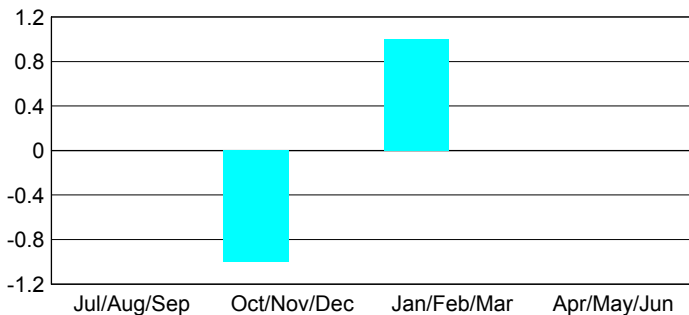

MEMBERSHIP

Month	Net Memb Goal	Actual New Memb	Actual Dropped Memb	Gain/Loss of Memb
2012-2013				
Jul/Aug/Sep	0	93	106	-13
Oct/Nov/Dec	0	21	98	-77
Jan/Feb/Mar	0	108	18	90
Apr/May/June	0	18	143	-125
Totals	0	240	365	-125

Club Results 2012-2013

Goal, New, Dropped, Gain/Loss

Membership Results 2012-2013

Goal, New, Dropped, Gain/Loss

YTD Status Quo Clubs 2012-2013

Status Quo Clubs Compared to Status Quo Members

Gender Comparison 2012-2013

Club Gain/Loss 2012-2013

Membership Gain/Loss 2012-2013